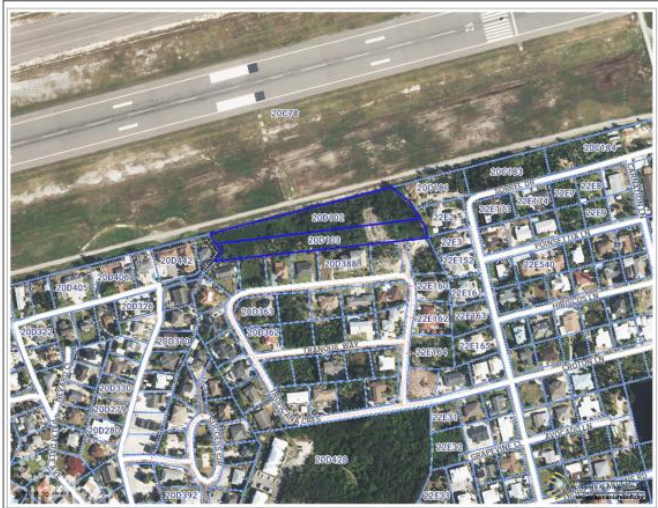

## TROPICANA CRESCENT LAND

MLS# 420385 | George Town East, Grand Cayman, Cayman Islands

CI\$2,190,000

## Description

Ideal location for small residential Development on outskirts of George Town. Land has good elevation between 5 to 8 feet, needs clearing and designated access Road needs to be constructed but the site offers tremendous opportunity for development or as land Bank. Motivated sellers so bring all offers.