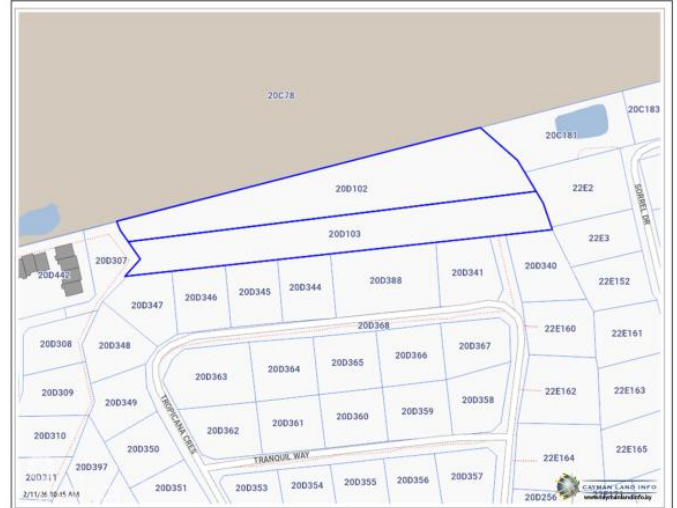

## TROPICANA CRESCENT LAND

MLS# 420385 | George Town East, Grand Cayman, Cayman Islands

CI\$2,190,000

## Description

Ideal location for small residential Development on outskirts of George Town. Land has good elevation between 5 to 8 feet, needs clearing and designated access Road needs to be constructed but the site offers tremendous opportunity for development or as land Bank. Motivated sellers so bring all offers.

## Property Features

Type	Status	View	Listing Type
Land (For Sale)	Current	Garden View	Med Density Residential
Width	Depth	Sq Ft	Block/Parcel
776.00	202.00	0.00	20D / 102/103
Area	Acres		
40	2.74		

---