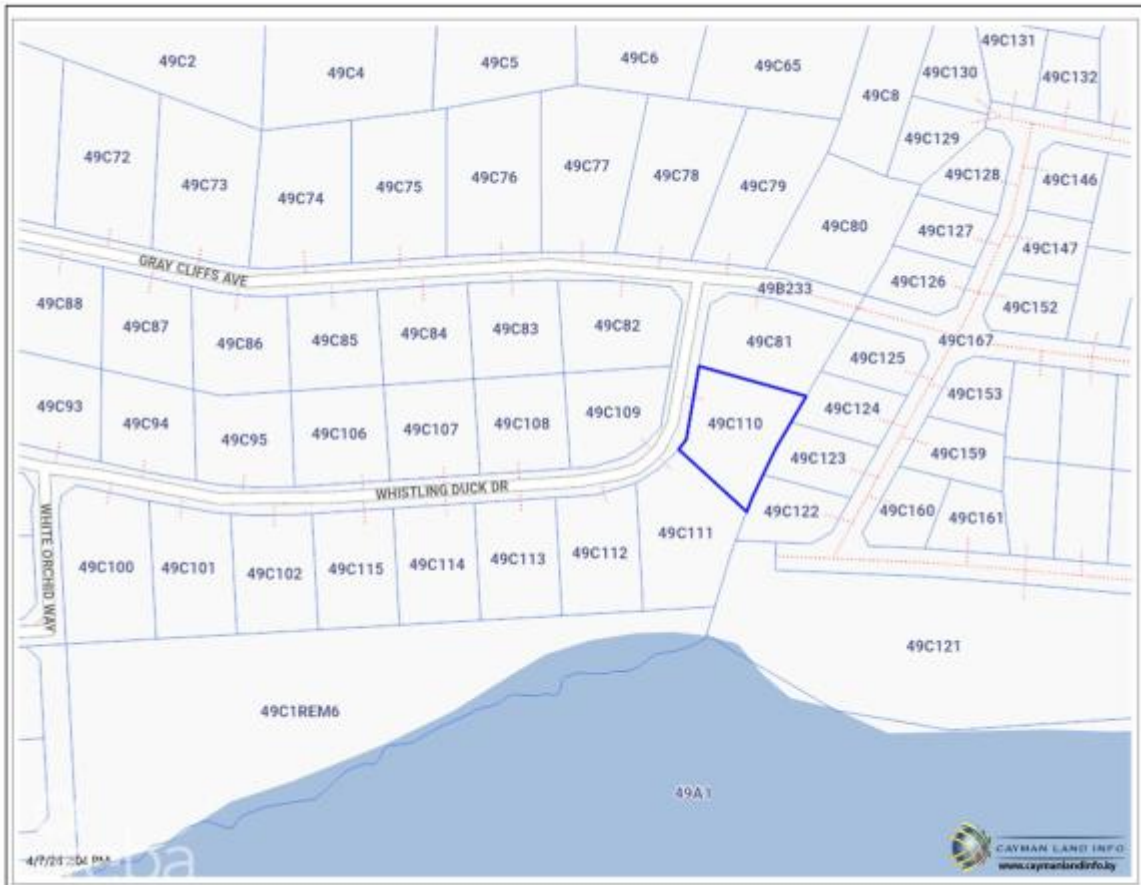

NORTH SIDE LOT, WHISTLING DUCK DRIVE

MLS# 420778 | North Side, Grand Cayman, Cayman Islands

CI\$215,000

Agent info

Kraig Hislop

+1 345 938 7677

kraig@rainbow.ky

Description

This exceptional .28-acre lot with endless potential is located in the Splendid View community. This property is priced to move. Motivated seller—bring your offers!

Property Features

Type	Status	View	Listing Type
Land (For Sale)	Current	Inland	Med Density Residential
Width	Depth	Sq Ft	Block/Parcel
112.00	102.00	0.00	49C / 110
Area	Acres		
60	0.28		

Additional Features

Zoning	Road Frontage
Medium Density Residential	95