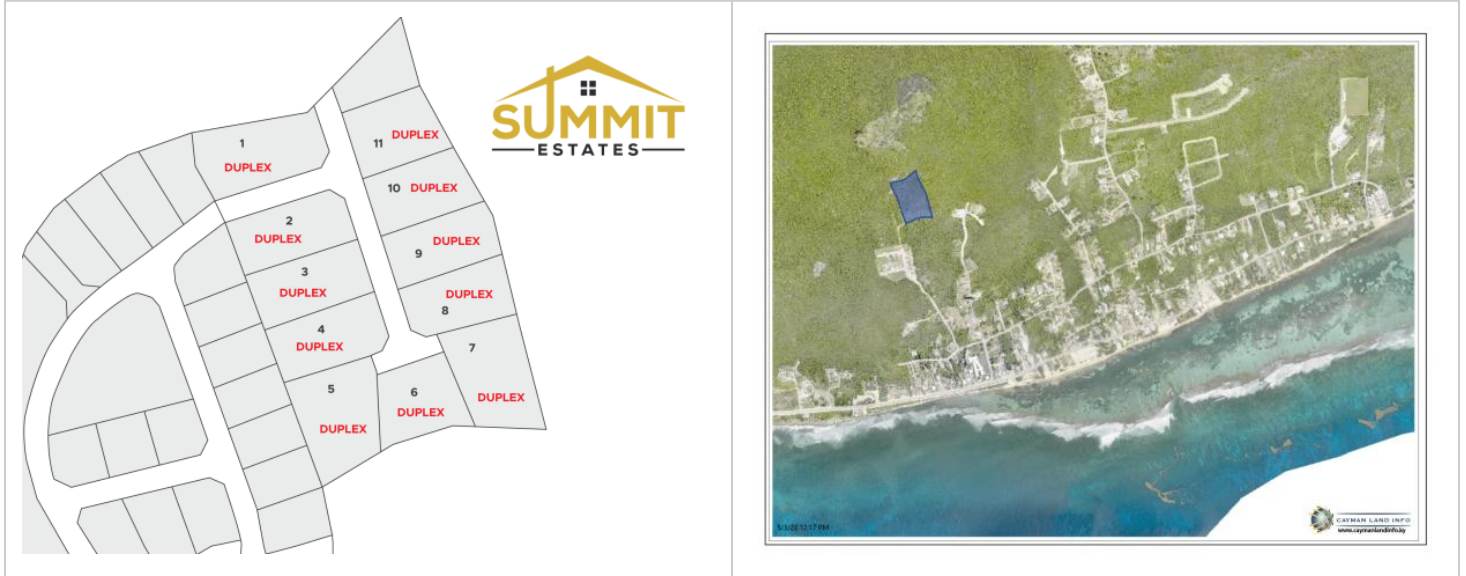

## Summit Estates- Duplex Lot 1

MLS# 415603 | East End, Grand Cayman, Cayman Islands

CI\$124,427

## Description

Take advantage of this opportunity to invest in this tranquil subdivision in the heart of East End. Large duplex lots available with covenants to protect your investment. Purchase adjoining lots to build apartments. Only 11 lots available, scheduled for completion in 2024.

## Property Features

Type	Status	View	Listing Type
Land (For Sale)	Pen/Con	Garden View	Med Density Residential
Width	Depth	Sq Ft	Block/Parcel
85.00	160.00	0.00	72B / 292
Area	Acres		
75	0.3		

---