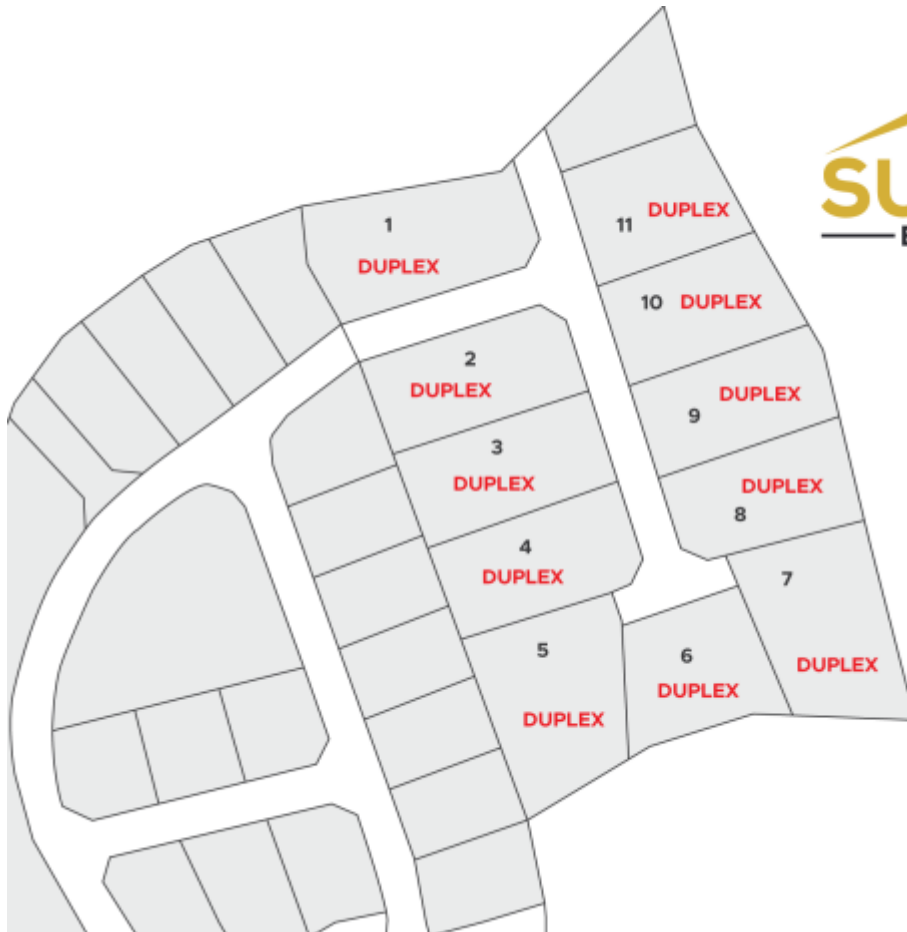

## Summit Estates- Duplex Lot 2

MLS# 415630 | East End, Grand Cayman, Cayman Islands

CI\$103,238

## Description

Take advantage of this opportunity to invest in this tranquil subdivision in the heart of East End. Large duplex lots available with covenants to protect your investment. Purchase adjoining lots to build apartments. Only 11 lots available, scheduled for completion in 2024.

## Property Features

Type	Status	View	Listing Type
Land (For Sale)	Pen/Con	Garden View	Med Density Residential
Width	Depth	Sq Ft	Block/Parcel
72.00	152.00	0.00	72B / 294
Area	Acres		
75	0.25		

---