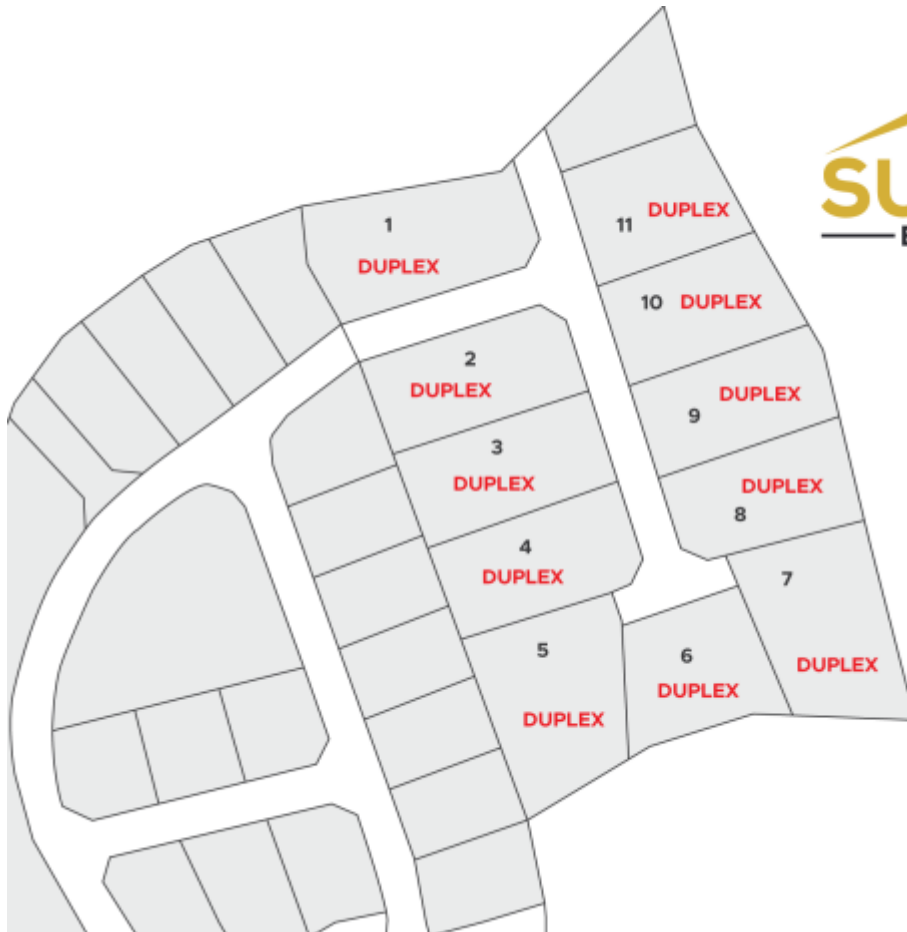

Summit Estates- Duplex Lot 4

MLS# 415632 | East End, Grand Cayman, Cayman Islands

CI\$103,361

Agent info

Matt Brown

+1 345 916 2082

matt@rainbow.ky

Description

Take advantage of this opportunity to invest in this tranquil subdivision in the heart of East End. Large duplex lots available with covenants to protect your investment. Purchase adjoining lots to build apartments. Only 11 lots available, scheduled for completion in 2024.

Property Features

Type	Status	View	Listing Type
Land (For Sale)	Pen/Con	Garden View	Med Density Residential
Width	Depth	Sq Ft	Block/Parcel
72.00	148.00	0.00	72B / 296
Area	Acres		
75	0.25		

Additional Features