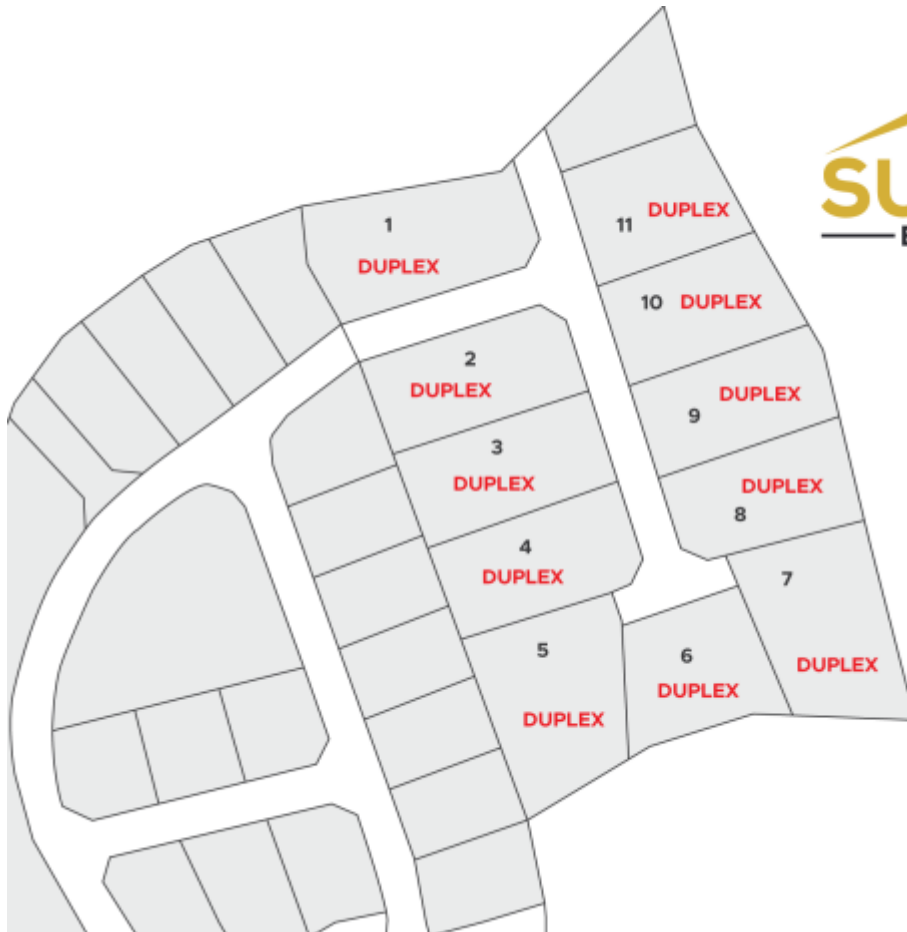

## Summit Estates- Duplex Lot 6

MLS# 415633 | East End, Grand Cayman, Cayman Islands

CI\$109,303

## Description

Take advantage of this opportunity to invest in this tranquil subdivision in the heart of East End. Large duplex lots available with covenants to protect your investment. Purchase adjoining lots to build apartments. Only 11 lots available, scheduled for completion in 2024.

## Property Features

Type	Status	View	Listing Type
Land (For Sale)	Pen/Con	Garden View	Med Density Residential
Width	Depth	Sq Ft	Block/Parcel
130.00	110.00	0.00	72B / 298
Area	Acres		
75	0.27		

---