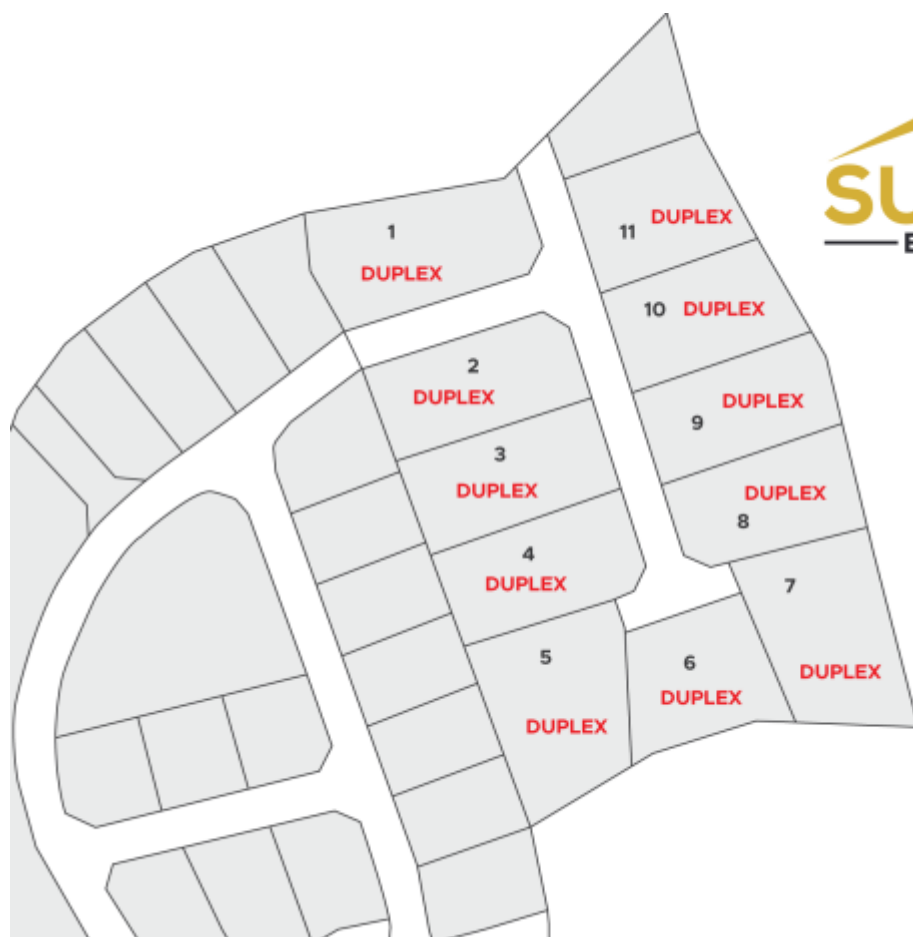

Summit Estates- Duplex Lot 10

MLS# 415637 | East End, Grand Cayman, Cayman Islands

CI\$96,230

Agent info

Matt Brown

+1 345 916 2082

matt@rainbow.ky

Description

Take advantage of this opportunity to invest in this tranquil subdivision in the heart of East End. Large duplex lots available with covenants to protect your investment. Purchase adjoining lots to build apartments. Only 11 lots available, scheduled for completion in 2023.

Property Features

Type	Status	View	Listing Type
Land (For Sale)	Pen/Con	Garden View	Med Density Residential
Width	Depth	Sq Ft	Block/Parcel
78.00	143.00	0.00	72B / 302
Area	Acres		
75	0.23		

Additional Features