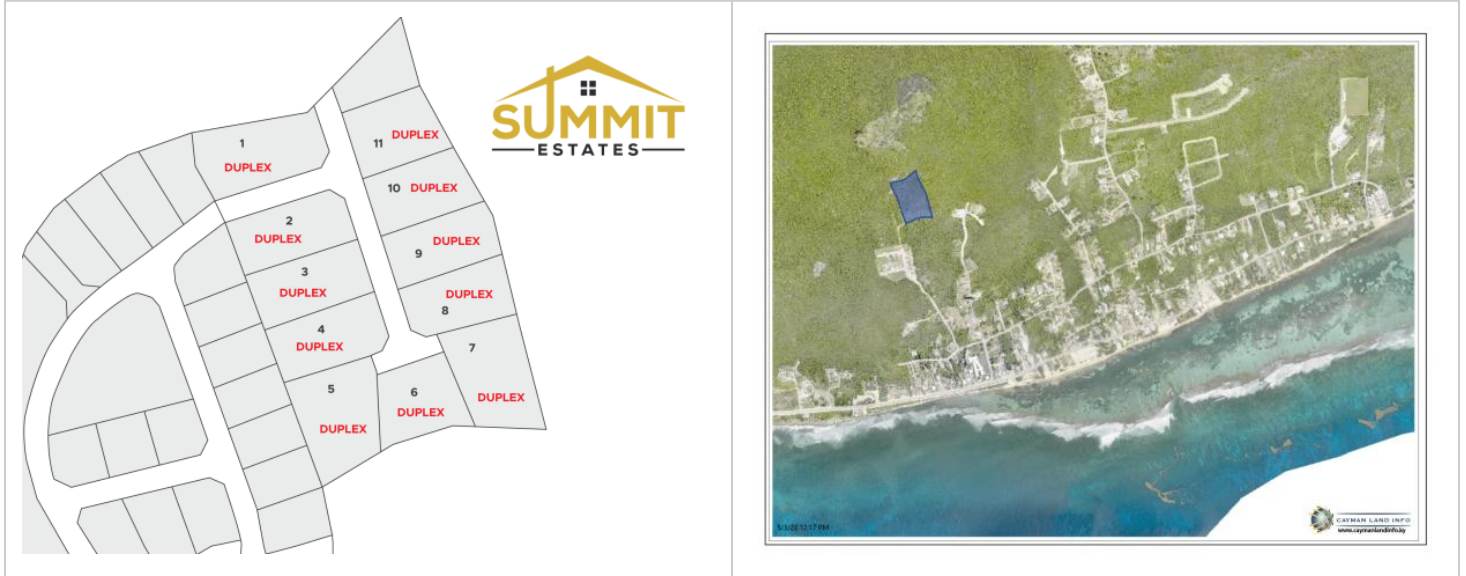

Summit Estates- Duplex Lot 11

MLS# 415638 | East End, Grand Cayman, Cayman Islands

CI\$98,484

Agent info

Matt Brown

+1 345 916 2082

matt@rainbow.ky

Description

Take advantage of this opportunity to invest in this tranquil subdivision in the heart of East End. Large duplex lots available with covenants to protect your investment. Purchase adjoining lots to build apartments. Only 11 lots available, scheduled for completion in 2024.

Property Features

Type	Status	View	Listing Type
Land (For Sale)	Pen/Con	Garden View	Med Density Residential
Width	Depth	Sq Ft	Block/Parcel
83.00	113.00	0.00	72B / 303
Area	Acres		
75	0.24		

Additional Features