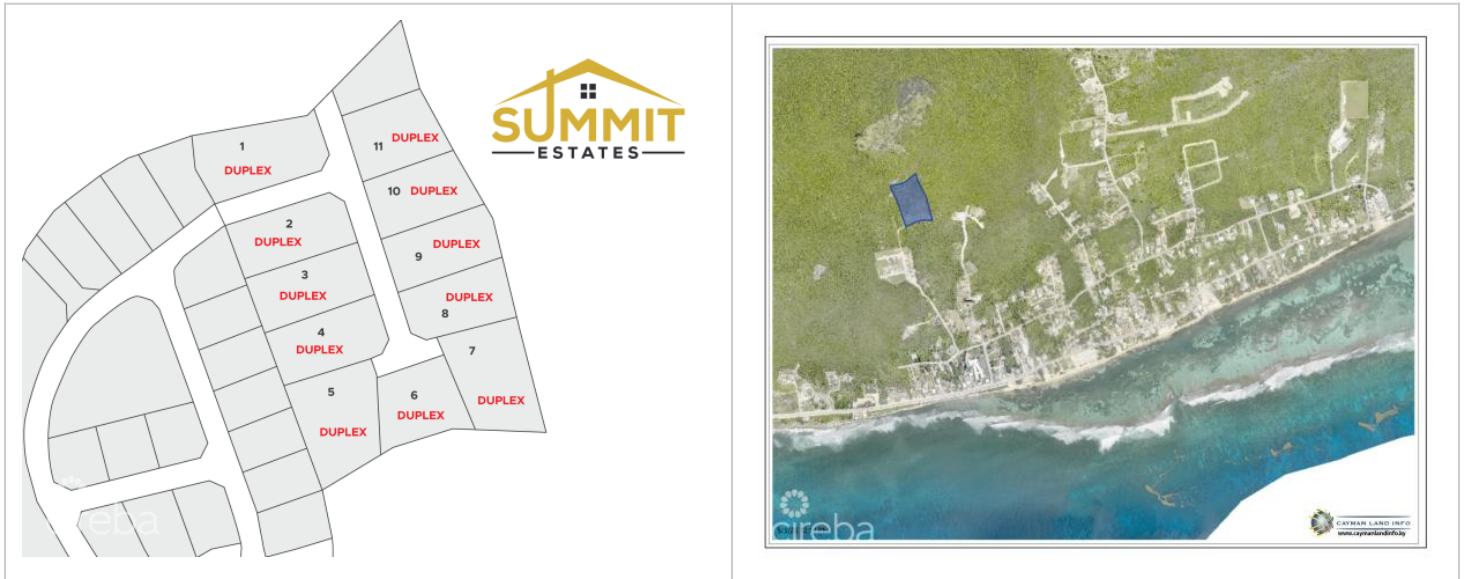

## SUMMIT ESTATES- DUPLEX LOT 1

MLS# 415603 | East End, Grand Cayman, Cayman Islands

CI\$124,427

## Description

Take advantage of this opportunity to invest in this tranquil subdivision in the heart of East End. Large duplex lots available with covenants to protect your investment. Purchase adjoining lots to build apartments. Only 11 lots available, scheduled for completion in 2024.

## Property Features

Type	Status	View	Listing Type
Land (For Sale)	Pen/Con	Garden View	Med Density Residential
Width	Depth	Sq Ft	Block/Parcel
85.00	160.00	0.00	72B / 292
Area	Acres		
75	0.3		

---