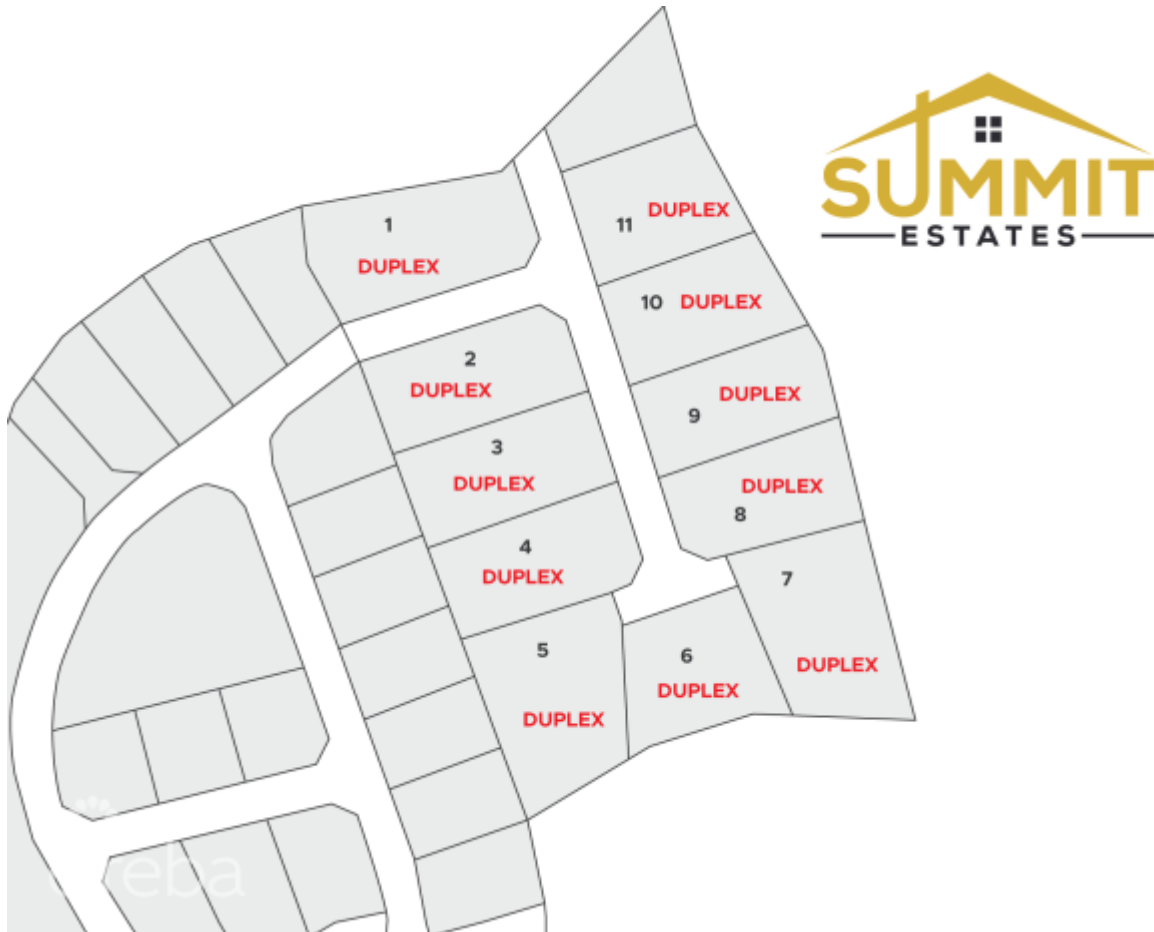

## SUMMIT ESTATES- DUPLEX LOT 4

MLS# 415632 | East End, Grand Cayman, Cayman Islands

CI\$103,361

## Description

Take advantage of this opportunity to invest in this tranquil subdivision in the heart of East End. Large duplex lots available with covenants to protect your investment. Purchase adjoining lots to build apartments. Only 11 lots available, scheduled for completion in 2024.

## Property Features

Type	Status	View	Listing Type
Land (For Sale)	Pen/Con	Garden View	Med Density Residential
Width	Depth	Sq Ft	Block/Parcel
72.00	148.00	0.00	72B / 296
Area	Acres		
75	0.25		

---