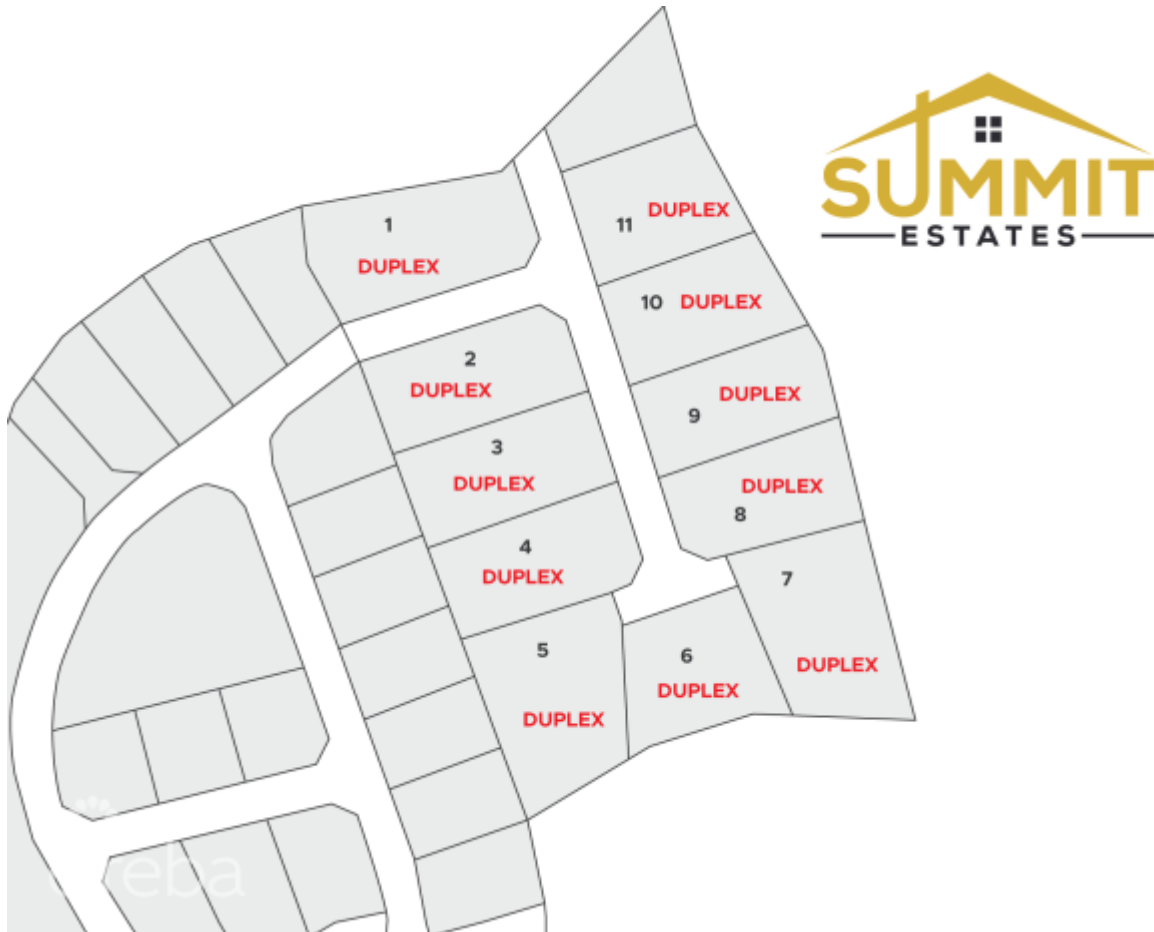

SUMMIT ESTATES- DUPLEX LOT 6

MLS# 415633 | East End, Grand Cayman, Cayman Islands

CI\$109,303

Agent info

Kraig Hislop

+1 345 938 7677

kraig@rainbow.ky

Description

Take advantage of this opportunity to invest in this tranquil subdivision in the heart of East End. Large duplex lots available with covenants to protect your investment. Purchase adjoining lots to build apartments. Only 11 lots available, scheduled for completion in 2024.

Property Features

Type	Status	View	Listing Type
Land (For Sale)	Pen/Con	Garden View	Med Density Residential
Width	Depth	Sq Ft	Block/Parcel
130.00	110.00	0.00	72B / 298
Area	Acres		
75	0.27		

Additional Features

Zoning	Road Frontage
Medium Density Residential	90