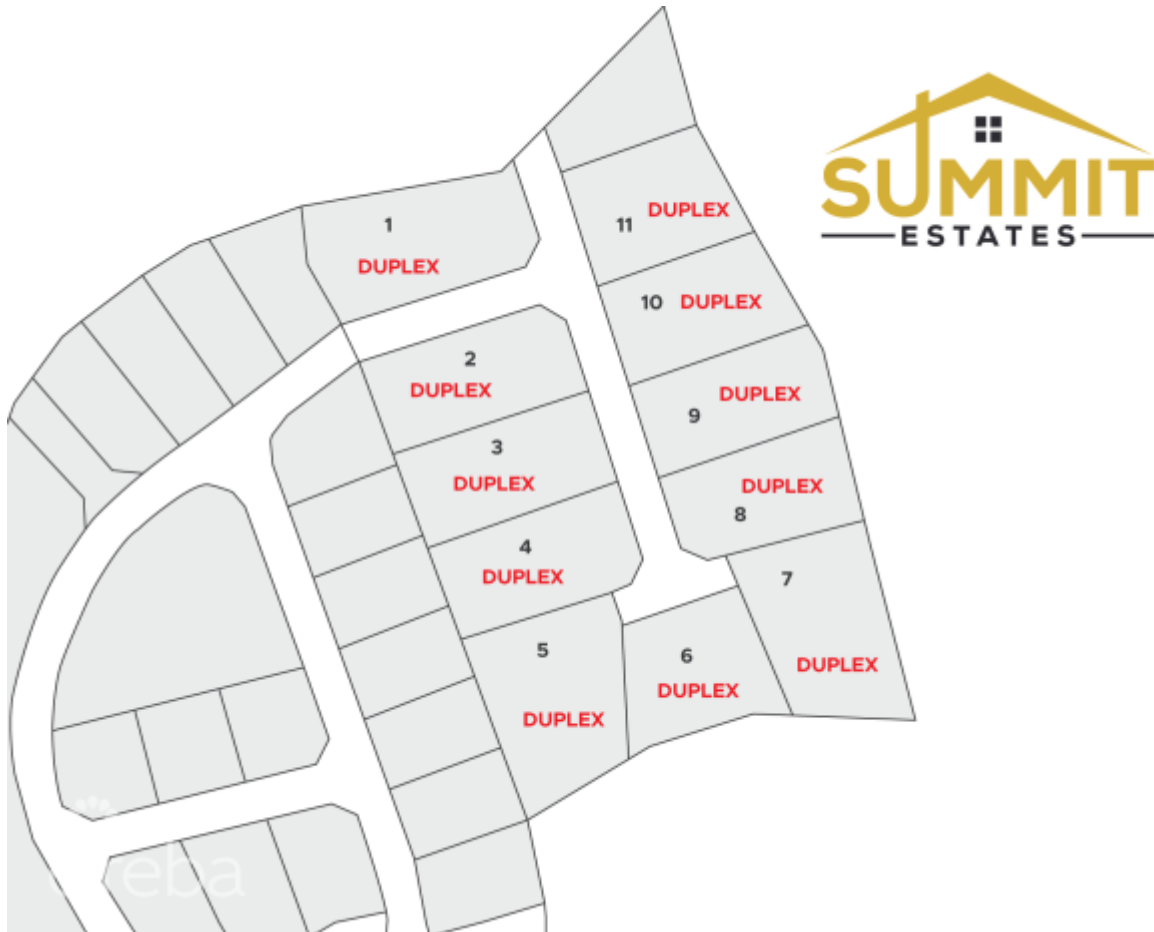

## SUMMIT ESTATES- DUPLEX LOT 9

MLS# 415636 | East End, Grand Cayman, Cayman Islands

CI\$97,869

## Description

Take advantage of this opportunity to invest in this tranquil subdivision in the heart of East End. Large duplex lots available with covenants to protect your investment. Purchase adjoining lots to build apartments. Only 11 lots available, scheduled for completion in 2024.

## Property Features

Type	Status	View	Listing Type
Land (For Sale)	Pen/Con	Garden View	Med Density Residential
Width	Depth	Sq Ft	Block/Parcel
71.00	143.00	0.00	72B / 301
Area	Acres		
75	0.24		

---