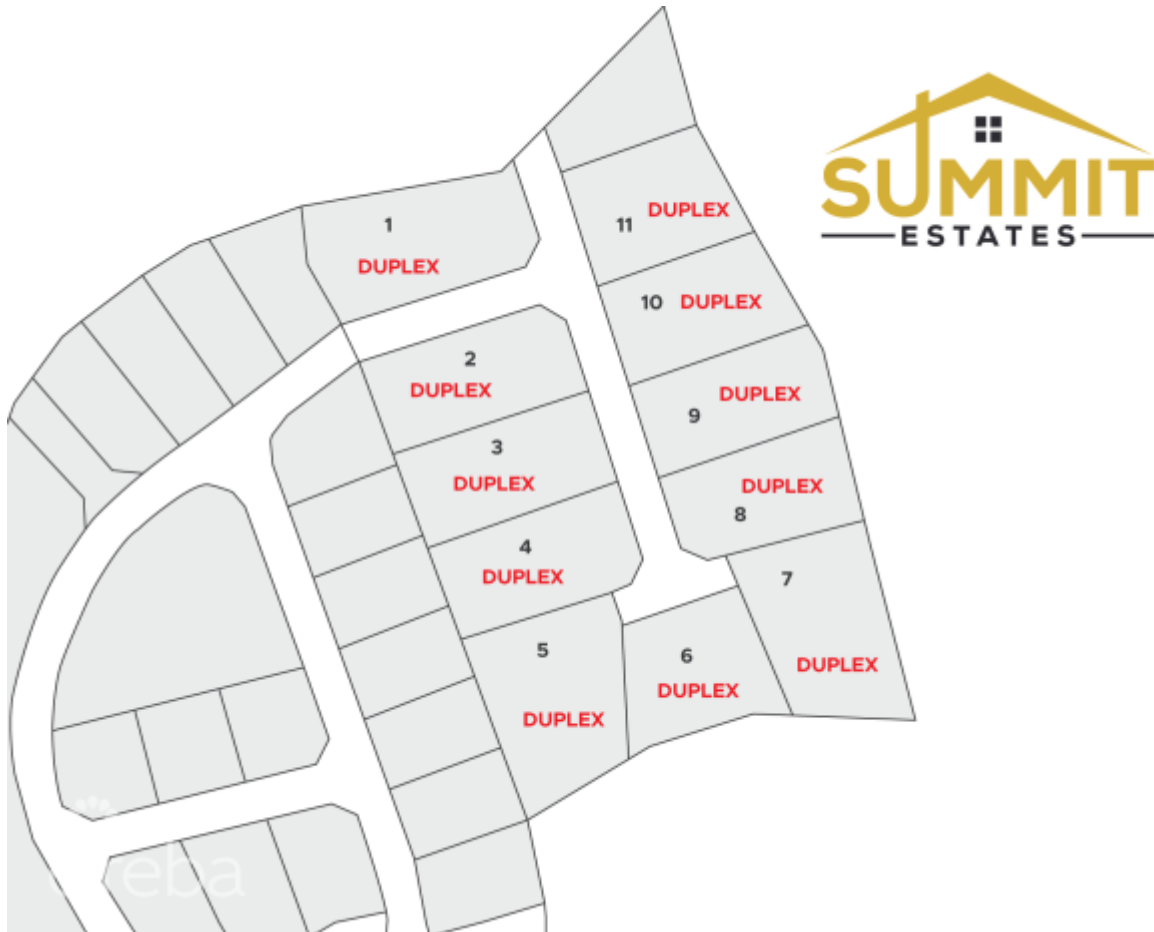

## SUMMIT ESTATES- DUPLEX LOT 10

MLS# 415637 | East End, Grand Cayman, Cayman Islands

CI\$96,230

## Description

Take advantage of this opportunity to invest in this tranquil subdivision in the heart of East End. Large duplex lots available with covenants to protect your investment. Purchase adjoining lots to build apartments. Only 11 lots available, scheduled for completion in 2023.

## Property Features

Type	Status	View	Listing Type
Land (For Sale)	Pen/Con	Garden View	Med Density Residential
Width	Depth	Sq Ft	Block/Parcel
78.00	143.00	0.00	72B / 302
Area	Acres		
75	0.23		

---

## Additional Features

Zoning	Road Frontage
Medium Density Residential	85