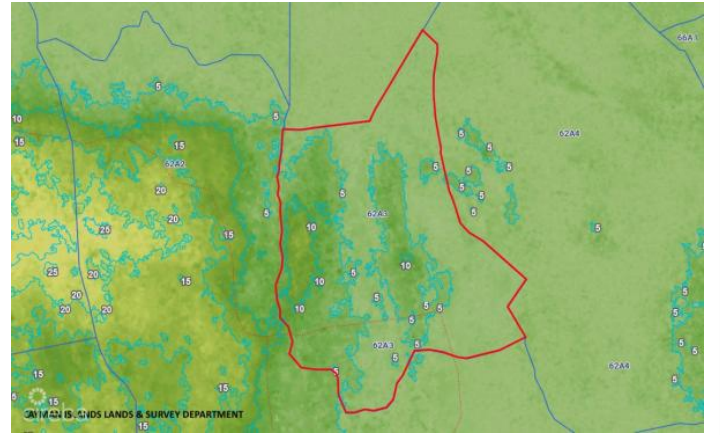

43 ACRES - EAST INTERIOR BORDERING SALINA RESERVE

MLS# 418833 | East Interior, Grand Cayman, Cayman Islands

CI\$1,450,000

Agent info

Kraig Hislop

+1 345 938 7677

kraig@rainbow.ky

Description

43 ACRES LOCATED IN THE EAST INTERIOR. 6 FOOT REGISTERED RIGHT OF WAY.

Property Features

Type	Status	View	Listing Type
Land (For Sale)	Current	Inland	Agriculture
Width	Depth	Sq Ft	Block/Parcel
1475.00	2243.00	0.00	62A / 3
Area	Acres		
70	43		