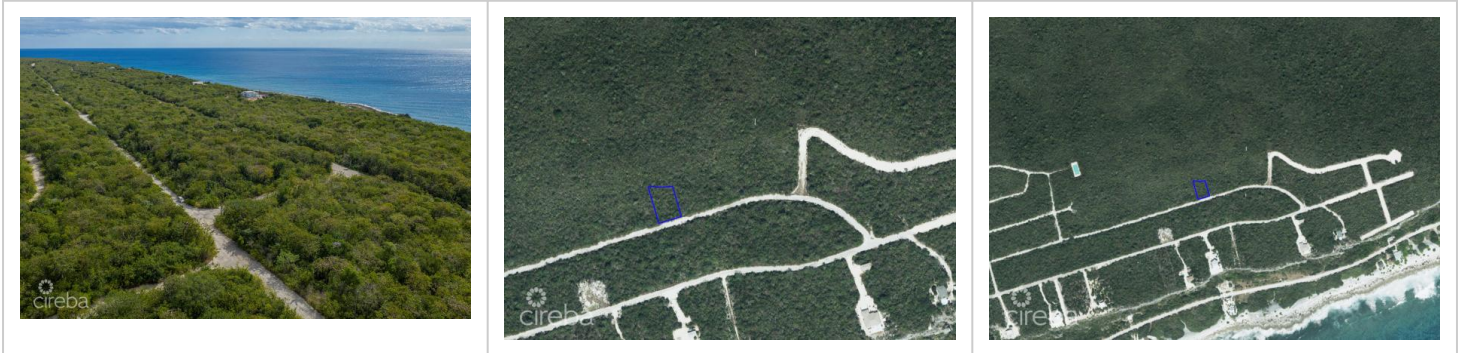

SELWORTHY GROVE 0.29 ACRES, CAYMAN BRAC

MLS# 418841 | Cayman Brac East, Cayman Brac, Cayman Islands

CI\$65,000

Agent info

Kraig Hislop

+1 345 938 7677

kraig@rainbow.ky

Description

Located in the tranquil Cayman Brac East, Cayman Brac Land Parcel 249 at Selworthy Grove offers a .2889-acre plot perfect for building your ideal island retreat. Surrounded by nature and offering a peaceful setting, this property is well-suited for a spacious family home, a relaxing vacation escape, or a long-term investment. Selworthy Grove is known for its serene atmosphere and lush surroundings, making it an excellent choice for those seeking privacy and a connection to nature. With plenty of space to design a home that complements the environment, this parcel provides a wonderful opportunity to own a piece of paradise in Cayman Brac.

Property Features

Type	Status	View	Listing Type
Land (For Sale)	Current	Garden View	Low Density Residential
Width	Depth	Sq Ft	Block/Parcel
96.55	147.77	0.00	110A / 249
Area	Acres		
80	0.29		

Additional Features

Road Frontage

[93.7](#)